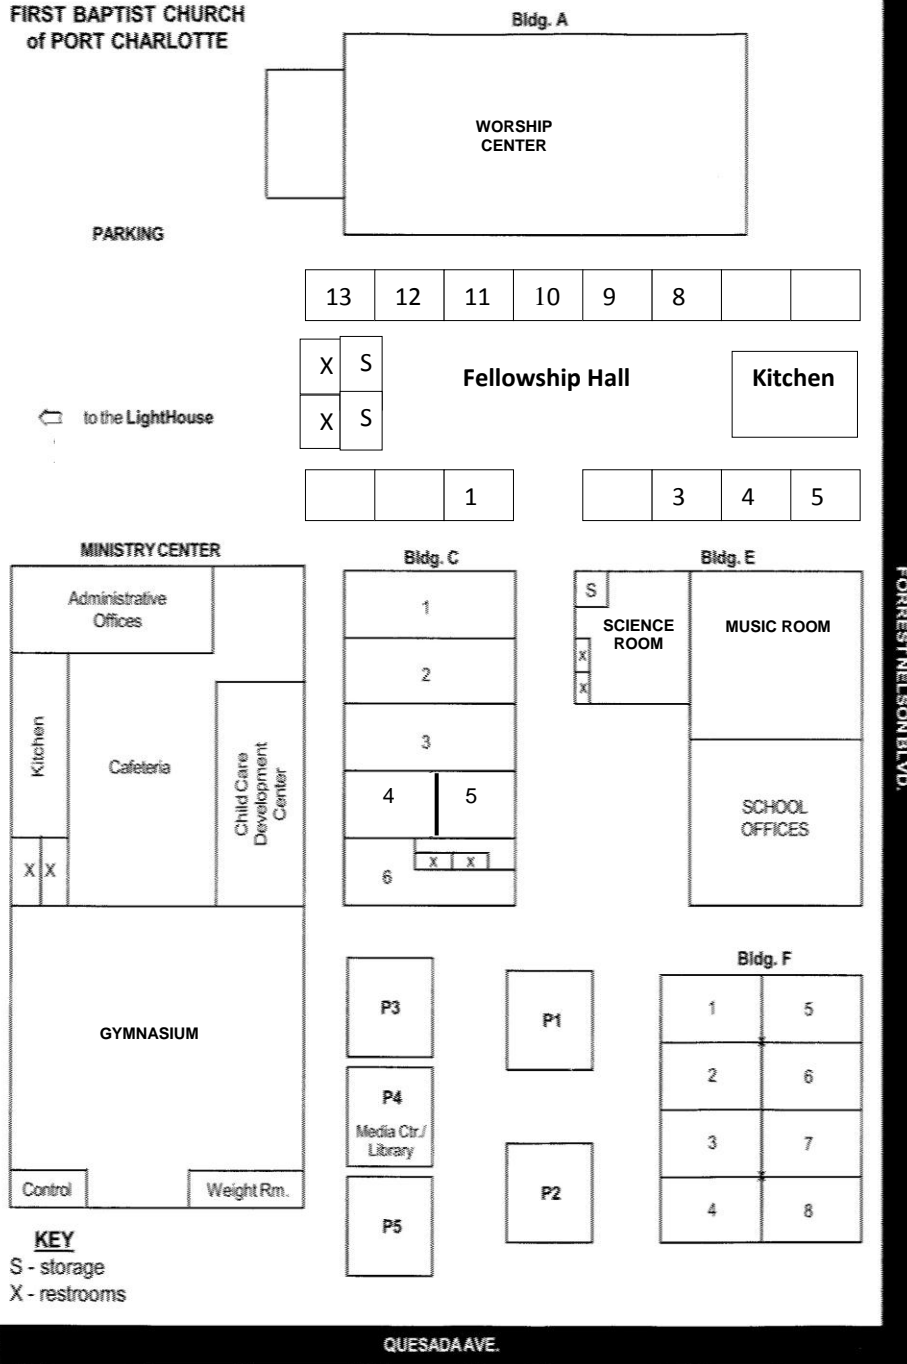

FIRST BAPTIST CHURCH
of PORT CHARLOTTE

I'm N! R U?

Sunday School/Small Groups

20035 Quesada Avenue
Port Charlotte, FL 33952

(941) 629-0444

www.LovingFamilies.us

9:35 – 10:45 am

Pre-School *Preschool Development Center*
Infants Helpers
Ones Helpers
Twos Helpers
Threes Gloria Anderson, Helpers
Fours Carol Howard, Jeri Falivena
Fives Jerri Thompson, Helper