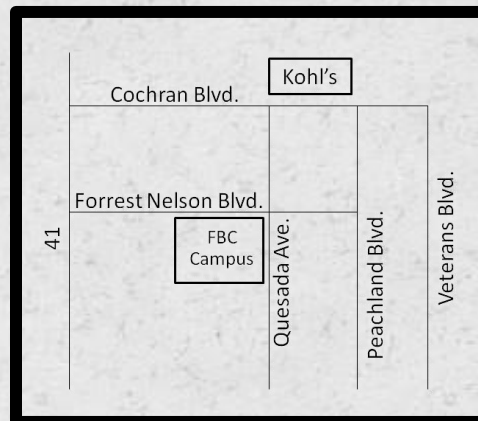

Sunday Morning Bible Study/Small Groups

9:35am • 11:00am

20035 QUESADA AVENUE
PORT CHARLOTTE, FL 33952
941.629.0444

www.LovingFamilies.us

Community Christian School
941.625.8977
www.CCSMustangs.com